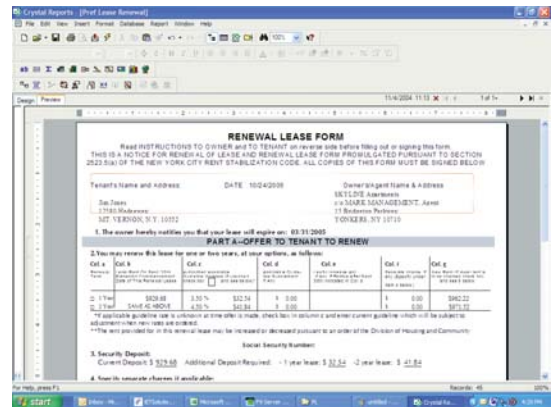

## SKYLINE Custom Report Writer

DETAILED CUSTOM REPORTING TO MEET ALL REAL ESTATE REPORTING REQUIREMENTS

Your Key to Building Profits

- Utilizes Integrated Crystal Report Writer to Convert Raw Data Into Strategic Information
- Create Detailed Custom Reports Including:
  - Custom Rent Rolls
  - Custom Lease Renewal Forms
  - Correspondence to Tenants
  - Required State Forms
  - Vendor Insurance Reports
- Create Custom Reports Using Data From User-Defined Edge Fields Within SKYLINE
- Deliver Professional, Custom Reports for Both Inside and Outside of Your Organization
- Create Pie charts and Histograms
- Use Color Shading and Custom Font Control to Highlight Specific Data
- Comprehensive Export Capabilities Allow Complete Flexibility in Report Distribution
- Support Owners and Investors More Effectively While Building Value for You, Owners and Investors
- Easy for End-Users To Access and View All Custom SKYLINE Reports